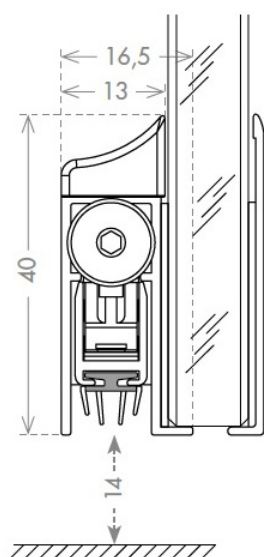

PRODUCT SHEET

Description:

Drop Down Alu Profile, "D" ,F/Glass Doors, 830mm, W/Adhesive Tape, 40mm Profile Height, 14mm Drop Function, Can be shorten, 150mm on the opposite Side to the Plunger, Tested to 200.000, closing Cycles, Anodized Finish, Polypropylene Brush Seal (D)

Item number:

15.22.639-0

Units	Box	Carton	HS Code	Barcode
Set	1	15	8302415000	
				5704866460163

PLUNGER TYPE

SEALS

SISO A/S

Mileparken 11
DK-2740 Skovlunde
Denmark
VAT: DK 24786013

Phone +45 45 830 900